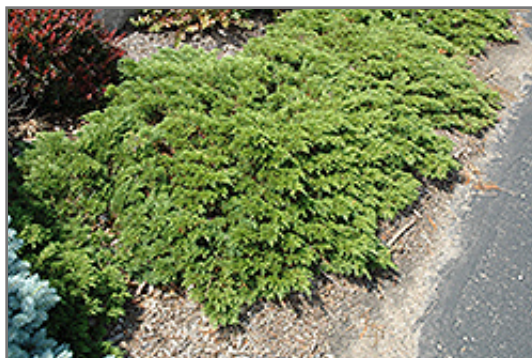

Landscape Attributes

Mini Arcade Juniper is a dense multi-stemmed evergreen shrub with a ground-hugging habit of growth. It lends an extremely fine and delicate texture to the landscape composition which should be used to full effect.

This is a relatively low maintenance shrub, and is best pruned in late winter once the threat of extreme cold has passed. It has no significant negative characteristics.

Mini Arcade Juniper is recommended for the following landscape applications;

- Mass Planting
- General Garden Use
- Groundcover

Planting & Growing

Mini Arcade Juniper will grow to be about 15 inches tall at maturity, with a spread of 6 feet. It tends to fill out right to the ground and therefore doesn't necessarily require facer plants in front. It grows at a slow rate, and under ideal conditions can be expected to live for approximately 30 years.

This shrub should only be grown in full sunlight. It is very adaptable to both dry and moist growing conditions, but will not tolerate any standing water. It is considered to be drought-tolerant, and thus makes an ideal choice for a low-water garden or xeriscape application. It is not particular as to soil type or pH. It is highly tolerant of urban pollution and will even thrive in inner city environments. This is a selected variety of a species not originally from North America.

Mini Arcade Juniper
Photo courtesy of NetPS Plant Finder