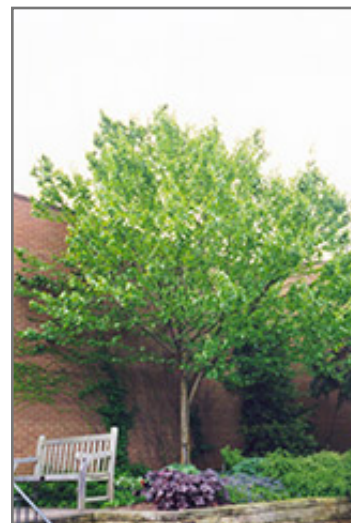

Description:

A large and spreading tree with a graceful character and consistently ravishing fall color; bark is interesting but not as showy as other birches; best used in larger landscapes

Ornamental Features

Landscape Attributes

Yellow Birch is a deciduous tree with a more or less rounded form. Its average texture blends into the landscape, but can be balanced by one or two finer or coarser trees or shrubs for an effective composition.

- Insects

Yellow Birch is recommended for the following landscape applications;

- Shade

Planting & Growing

Yellow Birch will grow to be about 60 feet tall at maturity, with a spread of 50 feet. It has a high canopy of foliage that sits well above the ground, and should not be planted underneath power lines. As it matures, the lower branches of this tree can be strategically removed to create a high enough canopy to support unobstructed human traffic underneath. It grows at a medium rate, and under ideal conditions can be expected to live for 80 years or more.