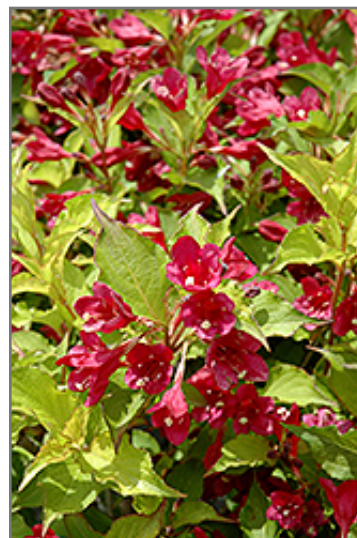

MAKE IT GREEN
GARDEN CENTRE

It's only natural

Ghost® Weigela

Weigela florida 'Carlton'

Height: 4 feet

Spread: 4 feet

Sunlight: ○

Hardiness Zone: 4a

Description:

This is one interesting weigela; forms a mounded shrub with foliage that starts out green then turns an iridescent butter yellow, finishing almost greenish-white in fall; long blooming ruby red trumpet-shaped flowers attract hummingbirds

Ornamental Features

Ghost Weigela features showy clusters of ruby-red trumpet-shaped flowers with creamy white anthers along the branches from late spring to mid fall. It has attractive buttery yellow deciduous foliage which emerges light green in spring. The pointy leaves are highly ornamental and turn an outstanding white in the fall. The smooth gray bark and brick red branches add an interesting dimension to the landscape.

Landscape Attributes

Ghost Weigela is a dense multi-stemmed deciduous shrub with a mounded form. Its relatively fine texture sets it apart from other landscape plants with less refined foliage.

This shrub will require occasional maintenance and upkeep, and should only be pruned after flowering to avoid removing any of the current season's flowers. It is a good choice for attracting hummingbirds to your yard. It has no significant negative characteristics.

Ghost Weigela is recommended for the following landscape applications;

Ghost Weigela flowers
Photo courtesy of NetPS Plant Finder