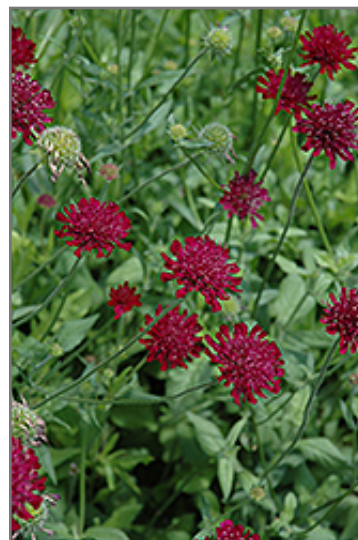

MAKE IT GREEN
GARDEN CENTRE

It's only natural

Crimson Scabious*

Knautia macedonica

Plant Height: 24 inches

Flower Height: 3 feet

Spread: 24 inches

Sunlight:

Hardiness Zone: 4a

Ornamental Features

Crimson Scabious features airy burgundy pincushion flowers at the ends of the stems from early to late summer. The flowers are excellent for cutting. Its narrow leaves remain green in colour throughout the season. The fruit is not ornamentally significant.

Landscape Attributes

Crimson Scabious is an open herbaceous perennial with an upright spreading habit of growth. It brings an extremely fine and delicate texture to the garden composition and should be used to full effect.

Crimson Scabious is recommended for the following landscape applications;

- Mass Planting
- General Garden Use

Planting & Growing

Crimson Scabious will grow to be about 24 inches tall at maturity extending to 3 feet tall with the flowers, with a spread of 24 inches. It tends to be leggy, with a typical clearance of 1 foot from the ground, and should be underplanted with lower-growing perennials. It grows at a fast rate, and under ideal conditions can be expected to live for approximately 3 years.