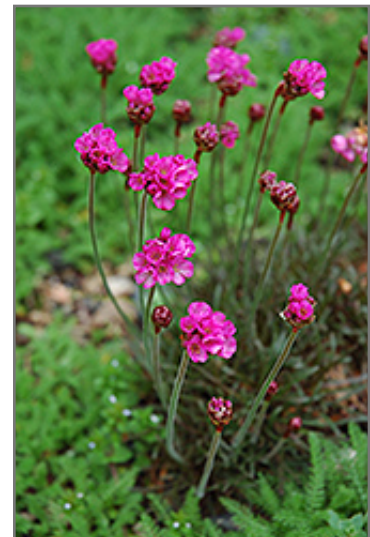

*Dusseldorf Pride Sea Thrift flowers
Photo courtesy of NetPS Plant Finder*