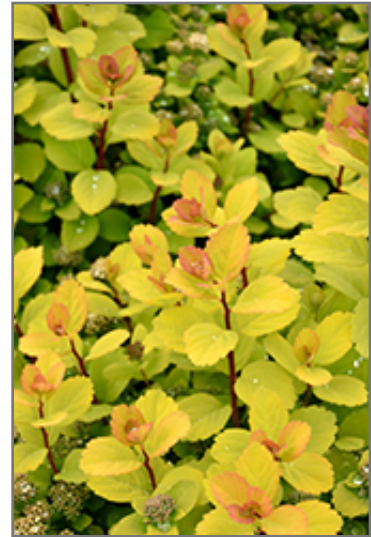

MAKE IT GREEN
GARDEN CENTRE

It's only natural

- Mass Planting
- Rock/Alpine Gardens
- General Garden Use

Planting & Growing

Glow Girl Birch Leaf Spirea will grow to be about 24 inches tall at maturity, with a spread of 24 inches. It tends to fill out right to the ground and therefore doesn't necessarily require facer plants in front. It grows at a medium rate, and under ideal conditions can be expected to live for approximately 20 years.

This shrub should only be grown in full sunlight. It prefers to grow in average to moist conditions, and shouldn't be allowed to dry out. It is not particular as to soil type or pH. It is highly tolerant of urban pollution and will even thrive in inner city environments. This is a selected variety of a species not originally from North America.

*Glow Girl Birch Leaf Spirea foliage
Photo courtesy of NetPS Plant Finder*